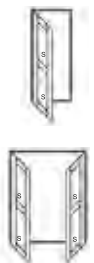

Height - Door and Sidelights

2100mm  
2400mm

### LARGE PANE DOOR

Both width and height of the unit is 10mm smaller than sizes shown

Width

Single Door 900

Double Door 1800

### HINGE DOOR WITH MIDRAIL

Both width and height of the unit is 10mm smaller than sizes shown

Width

Single Door 900

Double Door 1800

### SIDELIGHTS

Unit height 10mm smaller than sizes shown  
Width actual size shown

Width

Large Pane 600  
900

With Midrail 600  
900

With Vents 600  
900

Sidelights can be installed on one side or both sides of the door/doors and are constructed as an integral part of the frame.